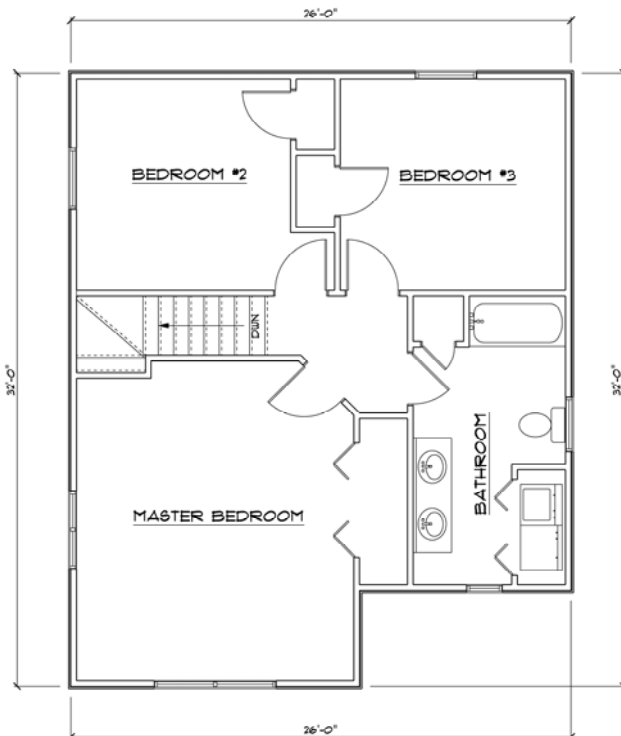

Betsie

This classic farmhouse has a lot of charm with a covered porch, spacious open floor plan, and patio doors leading to the backyard.

**Barry County
Lumber**

Since 1945

Second Floor

We proudly feature these brands in our package homes

WINDOWS • DOORS
Andersen® 

HOMECREST® 
 CABINETS

THERMA TRU®
 DOORS

CertainTeed 

REAR ELEVATION

- 26'x27' with 1554 square feet
- 3 bedrooms and 1-1/2 bath
- Open kitchen, dining, and living room with two car garage
- Covered porch
- Basement staircase for a full basement foundation