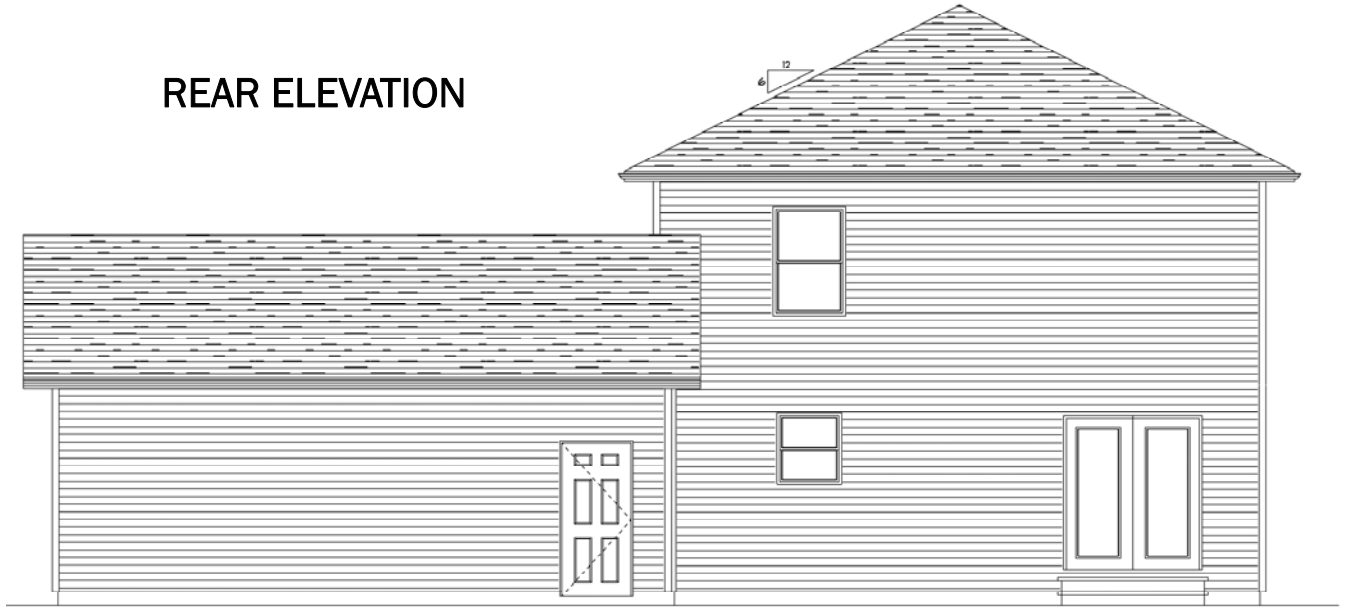

Betsie

This classic farmhouse has a lot of charm with a covered porch, spacious open floor plan, and patio doors leading to the backyard.

**Barry County
Lumber**

Since 1945

Second Floor

We proudly feature these brands in our package homes

WINDOWS • DOORS
Andersen® 

HOMECREST® 
 CABINETS

THERMA TRU®
 DOORS

CertainTeed 

REAR ELEVATION

- 26'x27' with 1554 square feet
- 3 bedrooms and 1-1/2 bath
- Open kitchen, dining, and living room with two car garage
- Covered porch
- Basement staircase for a full basement foundation