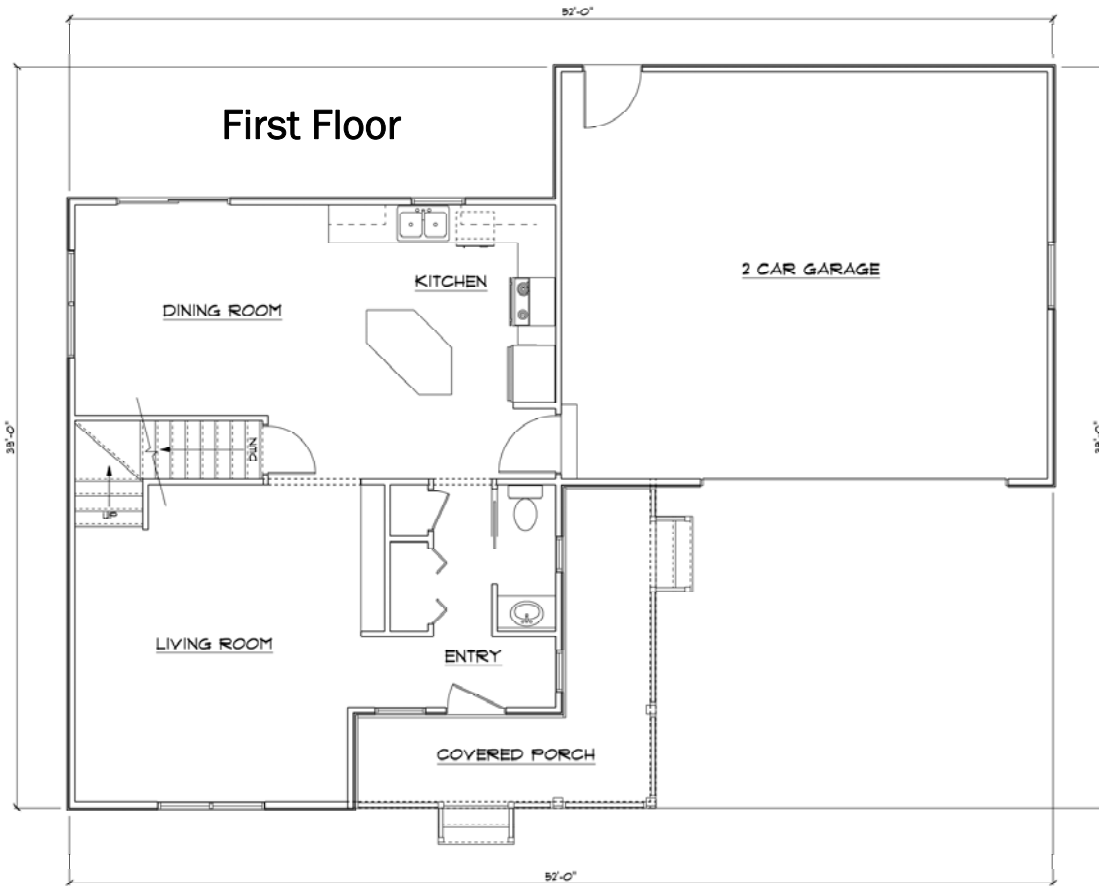

Betsie

This classic farmhouse has a lot of charm with a covered porch, spacious open floor plan, and patio doors leading to the backyard.

**Barry County
Lumber**

Since 1945

Second Floor

We proudly feature these brands in our package homes

WINDOWS • DOORS
Andersen® 

HOMECREST® 
 CABINETS

THERMA TRU®
 DOORS

CertainTeed 

REAR ELEVATION

- 26'x27' with 1554 square feet
- 3 bedrooms and 1-1/2 bath
- Open kitchen, dining, and living room with two car garage
- Covered porch
- Basement staircase for a full basement foundation

Package Includes: Blueprints, Framing Materials, Tytar House Wrap, I-Joist Floor Joists, White Vinyl Double 4 Siding, Aluminum Soffit & Fascia, Fiberglass Insulation, Roofing w/ Certaineed Landmark Dimensional shingles, ThermaTru Exterior Doors, Andersen 100 Series Windows, Nails/Fasteners, Hardboard Primed Interior Doors, Primed MDF trim, Homecrest Oak Cabinets, Laminate Countertops, Door Handles, Stair Parts, Garage Door & Opener.