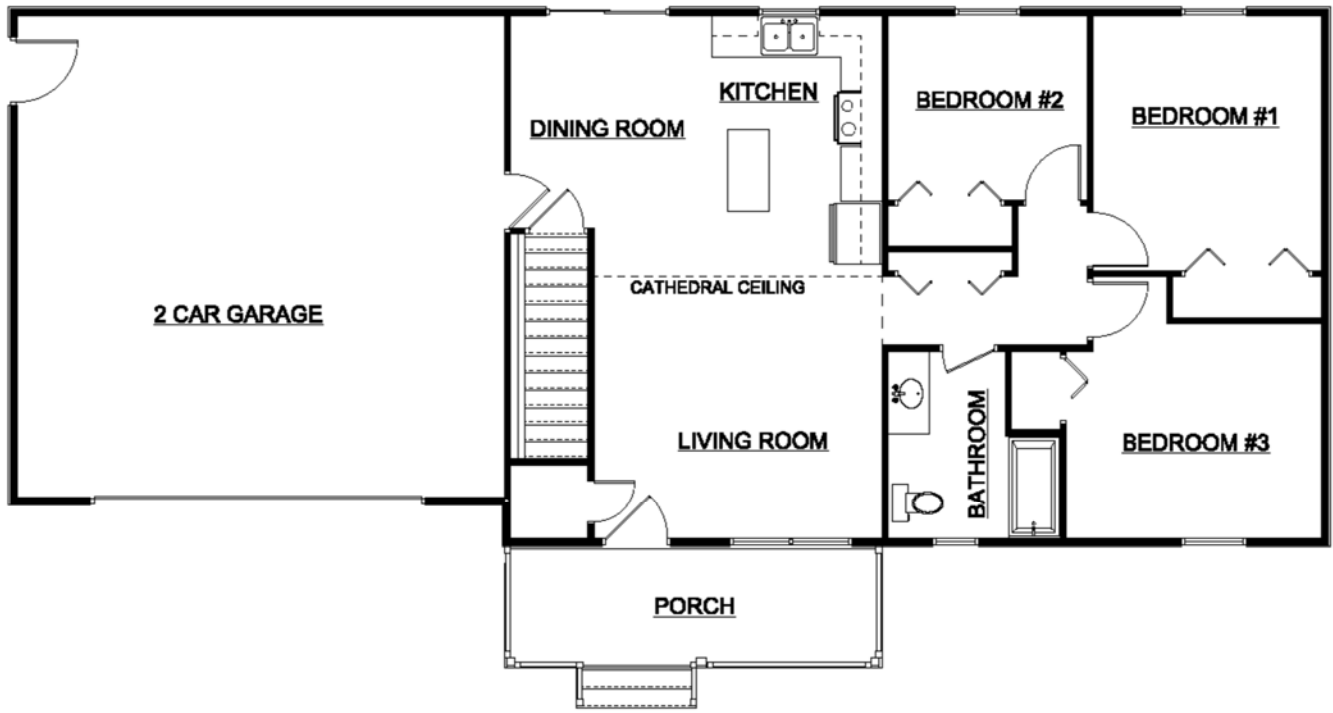

The Grand

The three bedroom Grand perfectly captures the desires of today's new home buyer, and is a shining example of our preference for open plan homes .

**Barry County
Lumber**

Since 1945

FLOORPLAN

FRONT ELEVATION

We proudly feature these brands in our package homes

REAR ELEVATION

- Attached 2 car garage
- Open floorplan with cathedral ceiling
- 26'x40' living space with 1040 sq. ft.
- Covered porch
- 3 bedrooms and 1 bath
- Room to expand in a full basement foundation

Package Includes: Blueprints, Framing Materials, Tyvar House Wrap, 2x10 Floor Joists, White Vinyl Double 4 Siding, Aluminum Soffit & Fascia, Fiberglass Insulation, Roofing w/Certainteed XT 25 Year 3-in-1 shingles, ThermaTru Exterior Doors, Andersen 200 Series Windows, Nails/Fasteners, Primed Interior Doors, Primed MDF trim, Homecrest Oak Cabinets, Laminate Countertops, Door Handles, Stair Parts, Garage Door & Opener.